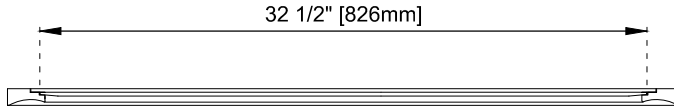

36" Glenbrooke Rectangular Mirror

735-M36-BNM / 735-M36-COK

Top View

Front View

Side View

Visit website for warranty and installation information
www.jamesmartinvanities.com