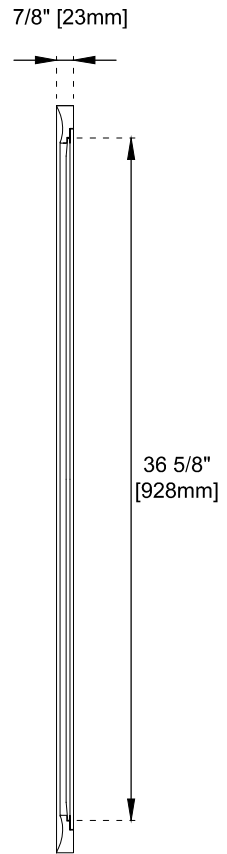

36" Glenbrooke Rectangular Mirror

JAMES MARTIN
VANITIES™

735-M36-BNM / 735-M36-COK

Features

Materials
Solids (Species): Soft Maple
Veneers: N/A
Panels: Plywood
Bevel on Mirror: 1"

Dimension

Width: 36"
Depth: 7/8"
Height: 40"

Visit website for warranty and installation information
www.jamesmartinvanities.com

Version: 202212

36" Glenbrooke Rectangular Mirror

735-M36-BNM / 735-M36-COK

Top View

Front View

Side View

Visit website for warranty and installation information
www.jamesmartinvanities.com