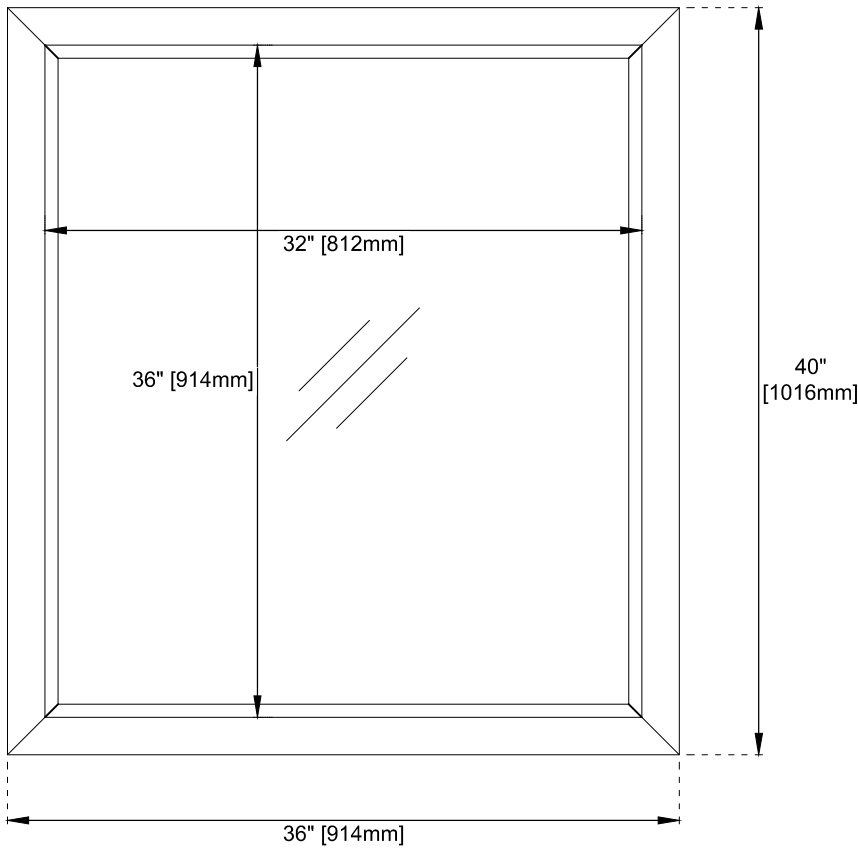

36" Glenbrooke Rectangular Mirror

JAMES MARTIN
VANITIES™

735-M36-BNM / 735-M36-COK

Features

Materials
Solids (Species): Soft Maple
Veneers: N/A
Panels: Plywood
Bevel on Mirror: 1"

Dimension

Width: 36"
Depth: 7/8"
Height: 40"

Visit website for warranty and installation information
www.jamesmartinvanities.com

Version: 202212

36" Glenbrooke Rectangular Mirror

735-M36-BNM / 735-M36-COK

Top View

Front View

Side View

Visit website for warranty and installation information
www.jamesmartinvanities.com